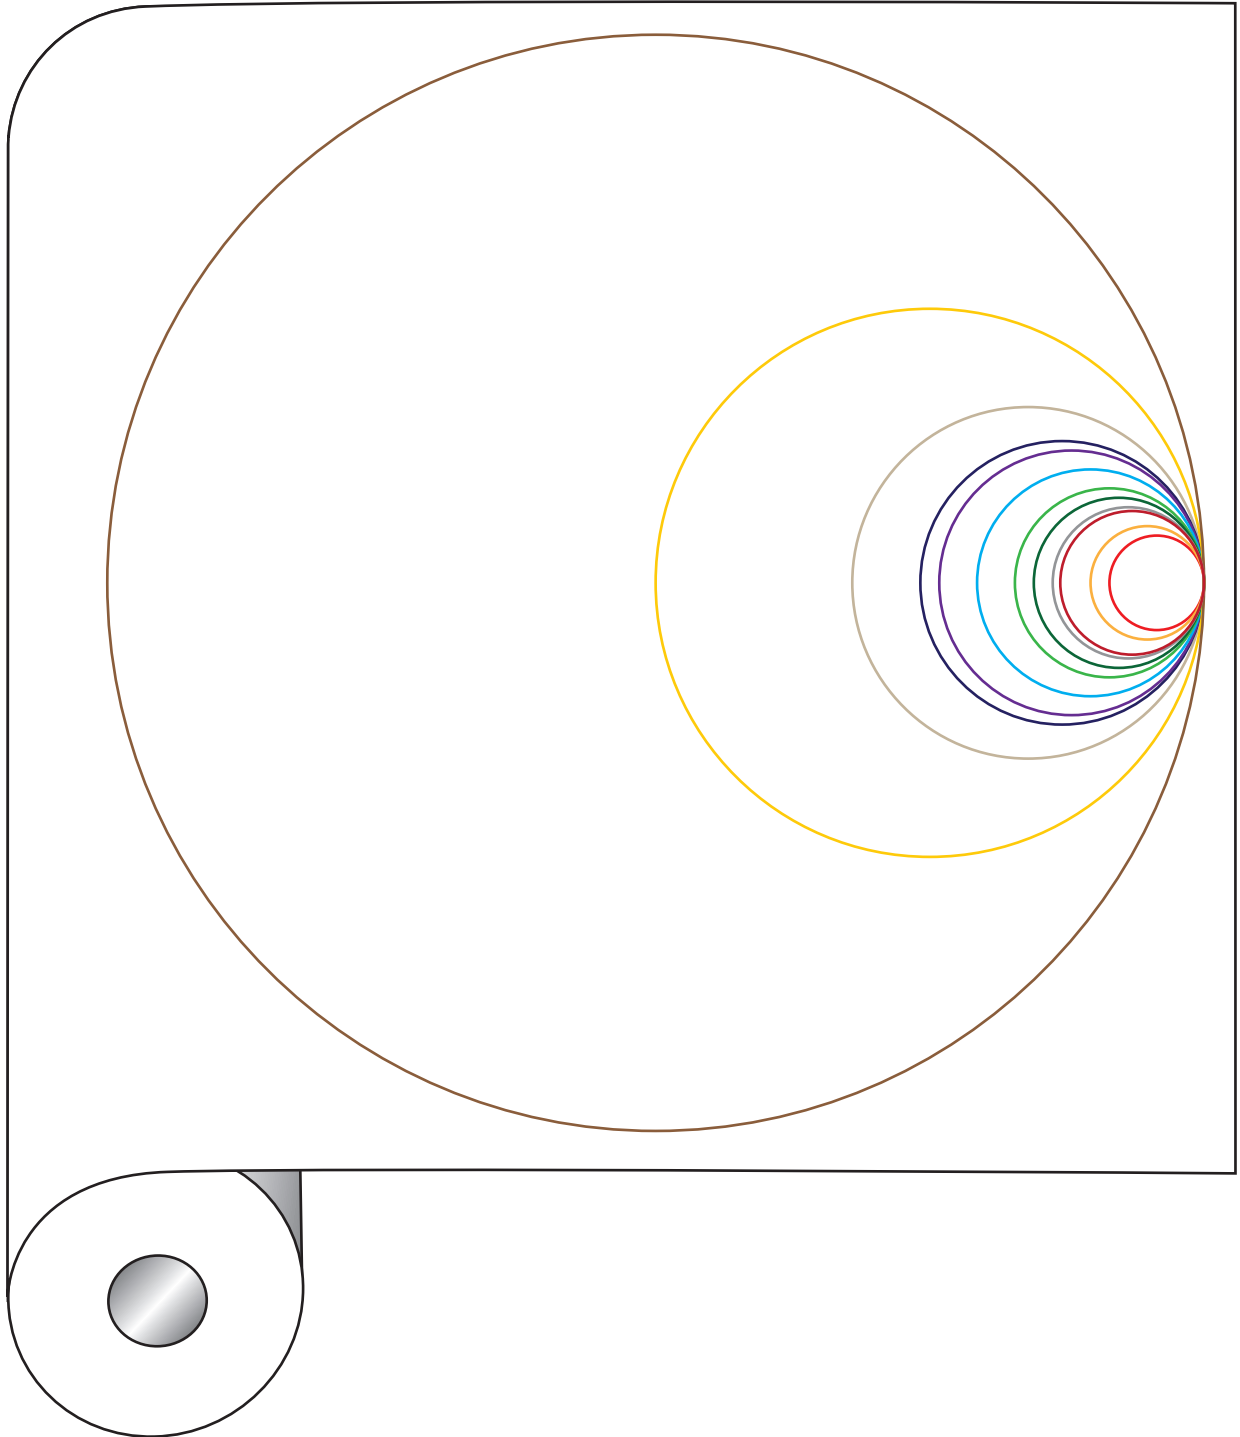

Circle Die List

	M00070	25mm		M00066	45mm		M00072	145mm
	M00071	30mm		M00046	50mm		M00073	290mm
	M00084	32mm		M00012	60mm			
	M00056	35mm		M00023	70mm			
	M00092	38mm		M00065	75mm			
	M00085	40mm		M00061	93mm			

Note: Shapes scaled down to size (50%)

LABELS • STATIONERY • PROMOTIONAL