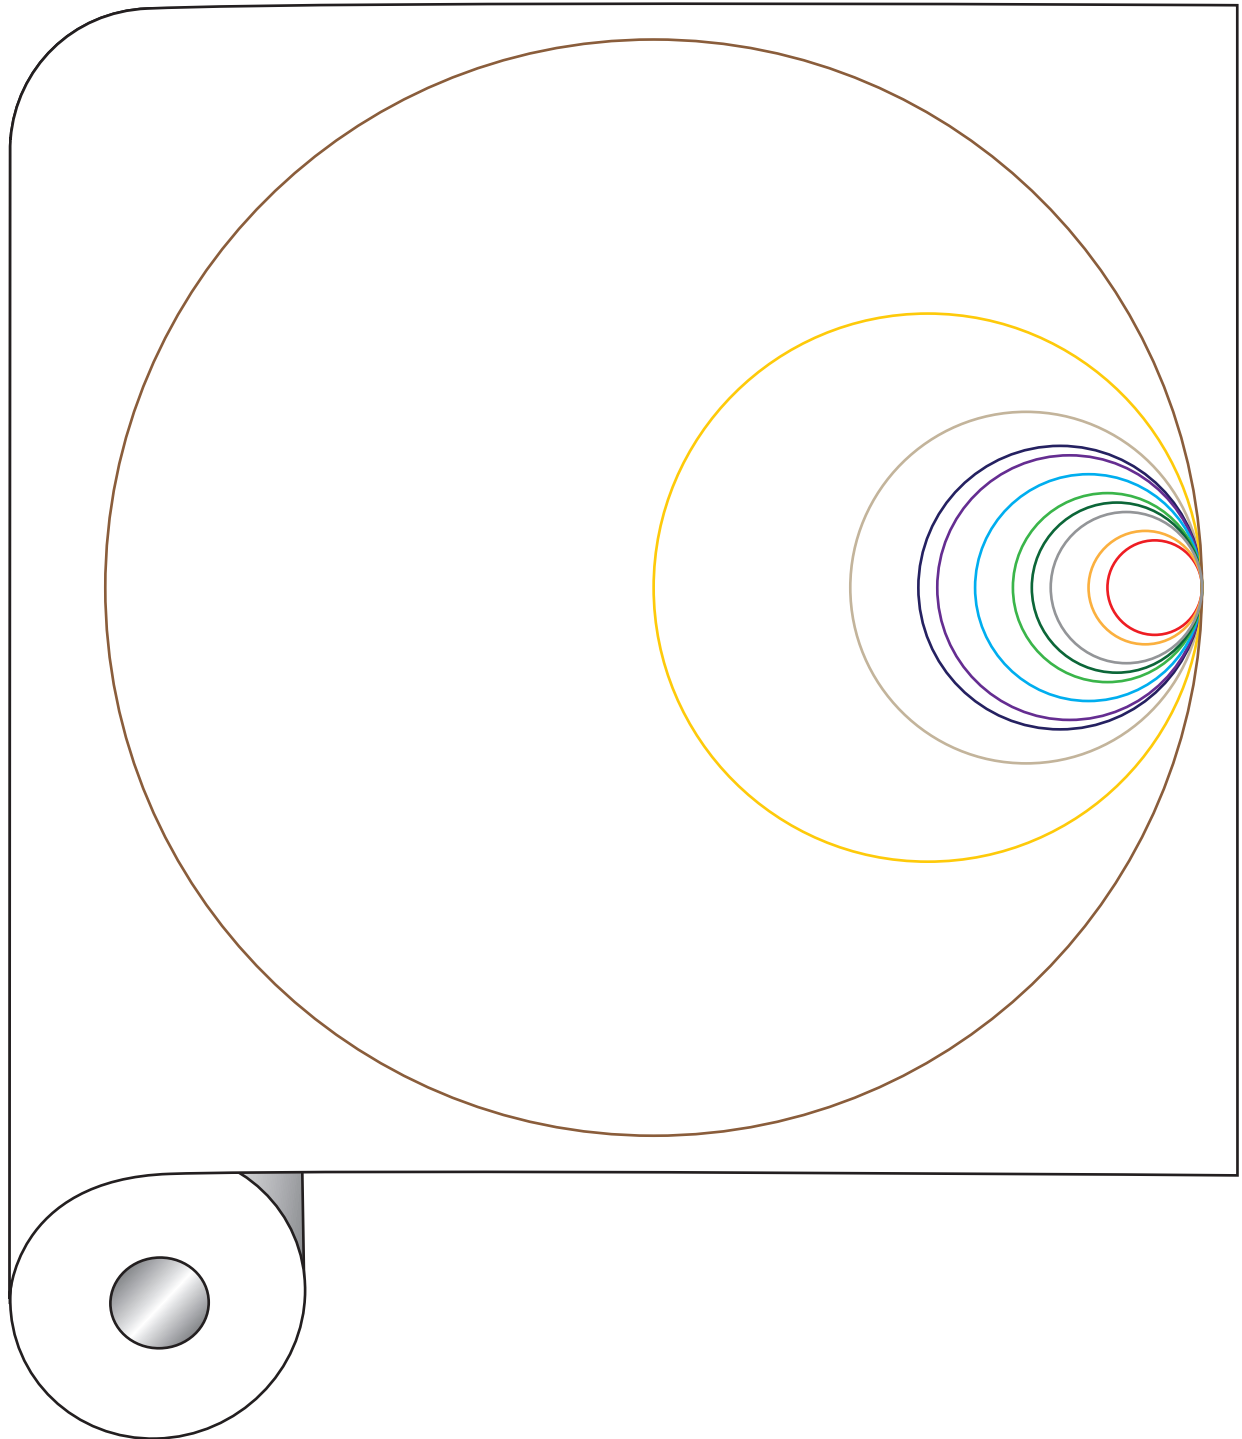

# Circle Die List

	M00070	25mm		M00046	50mm		M00073	290mm
	M00071	30mm		M00012	60mm			
	M00084	32mm		M00023	70mm			
	M00056	35mm		M00065	75mm			
	M00085	40mm		M00061	93mm			
	M00066	45mm		M00072	145mm			

**Note:** Shapes scaled down to size (50%)

**LABELS • STATIONERY • PROMOTIONAL**